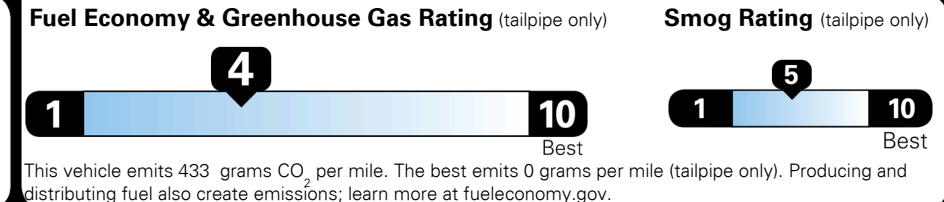

ADDITIONAL STANDARD FEATURES

- Carpeted Floor Mats

Full Tank of Gas

GENESIS WARRANTY

- 5-year / 60,000-mile New Vehicle Warranty*
- 10-year / 100,000-mile Powertrain Warranty*
- 7-year / Unlimited-mile Anti-perforation Warranty*
- * Limited warranties, see dealer for details

Manufacturer's Suggested Retail Price: $70,095.00

ADDED FEATURES:

- *VIK BLACK(PH3) Paint $650.00
- **Accessories**
- *Cargo Blocks $100.00
- *Cargo Net $50.00
- *Cargo Tray $180.00
- *Cargo Cover $200.00
- *First Aid Kit $60.00
- *NFC Key Card $30.00

SOLD TO: IN703   **SHIPPED TO: IN703**
GENESIS OF MERRILLVILLE
1000 81ST AVE., STE 100
MERRILLVILLE IN 46410

VIN: 5NMMEDTC0TH042897	EXTERIOR COLOR: VIK BLACK	INTERIOR/SEAT COLOR: VANILLA BEIGE/OBSIDIAN
MODEL: U0482A65	PORT OF ENTRY: MA	ACCESSORY WEIGHT: 13 lbs./ 6 kgs.

EMISSIONS:
This vehicle is certified to meet emission requirements in all 50 states

Inland Freight & Handling : $1,450.00

TOTAL PRICE: $72,815.00

157 A 1

EPA DOT Fuel Economy and Environment

Gasoline Vehicle

Fuel Economy

21 MPG
combined city/hwy

18 MPG
city

25 MPG
highway

4.8 gallons per 100 miles

Small SUVs range from 14 to 125 MPG. The best vehicle rates 146 MPGe.

You spend $6,250
more in fuel costs over 5 years
compared to the average new vehicle.

Annual fuel cost $2,950

Actual results will vary for many reasons, including driving conditions and how you drive and maintain your vehicle. The average new vehicle gets 29 MPG and costs $8,500 to fuel over 5 years. Cost estimates are based on 15,000 miles per year at $ 4.15 per gallon. MPG is miles per gasoline gallon equivalent. Vehicle emissions are a significant cause of climate change and smog.

fueleconomy.gov

Calculate personalized estimates and compare vehicles

GOVERNMENT 5-STAR SAFETY RATINGS

Overall Vehicle Score ★ ★ ★ ★ ★

Based on the combined rating of frontal, side and rollover. Should ONLY be compared to other vehicles of similar size and weight.

Frontal Crash	Driver Passenger	★ ★ ★ ★ ★
Based on the risk of injury in a frontal impact. Should ONLY be compared to other vehicles of similar size and weight.		
Side Crash	Front seat Rear seat	★ ★ ★ ★ ★
Based on the risk of injury in a side impact.		
Rollover		★ ★ ★ ★
Based on the risk of rollover in a single-vehicle crash.		

Star ratings range from 1 to 5 stars (★★★★★) with 5 being the highest.
Source: National Highway Traffic Safety Administration (NHTSA).
www.safercar.gov or 1-888-327-4236

Manufacturer's suggested retail price includes manufacturer's recommended pre-delivery service. Gasoline license and title fees state and local taxes and dealer installed options and accessories are not included in the manufacturer's suggested retail price. This label has been affixed to this vehicle by Genesis Motor America, pursuant to the requirements of 15 U.S.C. 1231 et seq. which prohibits its removal or alteration prior to delivery to the ultimate purchaser.

PARTS CONTENT INFORMATION

FOR VEHICLES IN THIS CARLINE: U.S./CANADIAN PARTS CONTENT: 26 %

MAJOR SOURCES OF FOREIGN PARTS CONTENT: KOREA: 64 %

FOR THIS VEHICLE: FINAL ASSEMBLY POINT: MONTGOMERY, ALABAMA

COUNTRY OF ORIGIN:

ENGINE: KOREA   TRANSMISSION: KOREA

Note: Parts content does not include final assembly, distribution, or other non-parts costs.