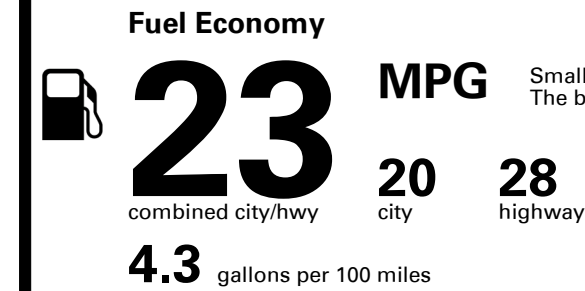

Inland Freight & Handling : \$1,495.00

TOTAL PRICE: \$54,295.00

EPA DOT Fuel Economy and Environment

Gasoline Vehicle

Small SUVs range from 14 to 125 MPG. The best vehicle rates 146 MPGe.

You spend \$5,000
more in fuel costs over 5 years
compared to the average new vehicle.